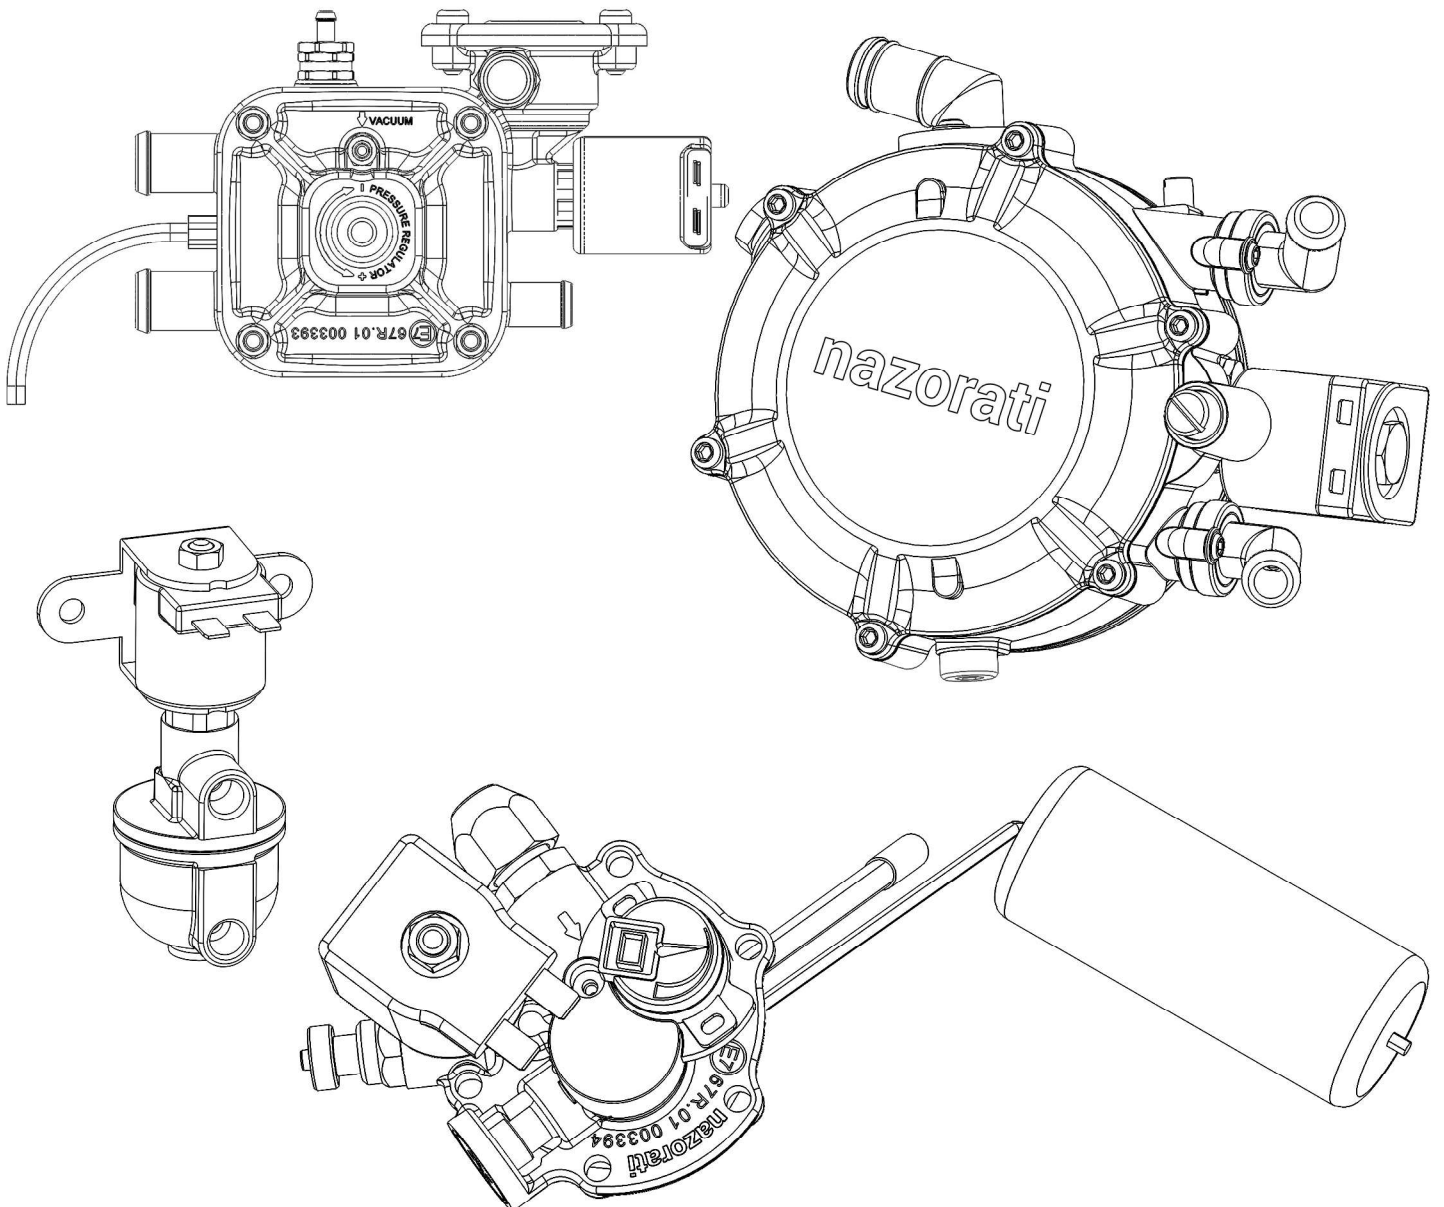

# LPG COMPONENTS

**CM01-1000**

RG1 Lpg Electronic Reducer,  
Max. Power 90 kW

**CM01-1100**

RG1 Lpg Electronic Reducer SUPER,  
Max. Power 140 kW

**CM01-2000**

RG2 Lpg Vacuum Reducer,  
Max. Power 90 kW

**CM01-2100**