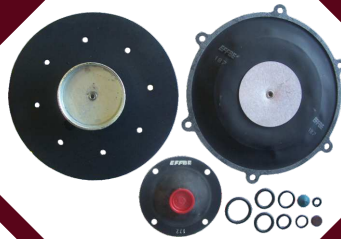

# SPARE PARTS

**SP01-1000**  
Repair Kit for RG1 Electronic Reducer

**SP01-1100**  
Repair Kit for RG2 Vacuum Reducer

**SP01-1200**  
1st Stage Diaphragm

**SP01-1300**  
2nd Stage Diaphragm

**SP01-1400**  
Vacuum Diaphragm