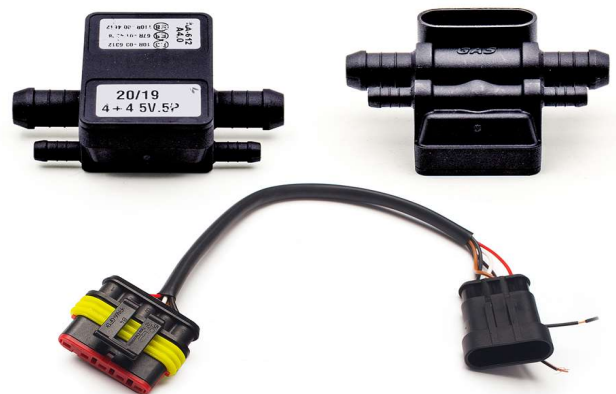

AC02-1100

ULTIMA P+T Map Sensor,
With Adapter Cable