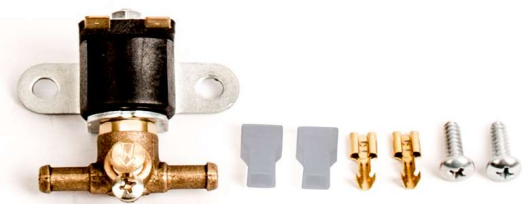

CM04-6000
SV5 Petrol Solenoid Valve