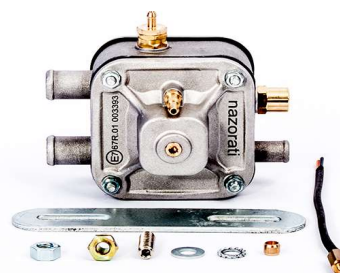

RG2 Lpg Vacuum Reducer SUPER,  
Max. Power 140 kW

**CM01-3000**

RG3 ATLAS Lpg Injection Reducer,  
Max. Power 120 kW,  
Temperature Sensor Included

**CM01-3100**

RG3 ATLAS SUPER Lpg Injection Reducer,  
Ø8 mm Gas Inlet,  
Max. Power 185 kW  
Temperature Sensor Included

### CM01-3200

RG3 ATLAS SUPER PLUS Lpg Injection Reducer,  
Ø8 mm Gas Inlet - 2 Gas Outlets,  
Max. Power 280 kW  
Temperature Sensor Included

### CM01-4000

RG4 ATOM Lpg Injection Reducer,  
Max. Power 110 kW  
Temperature Sensor Included

### CM01-5000

RG5 ATOM XS Lpg Injection Reducer,  
Max. Power 110 kW  
Temperature Sensor Included