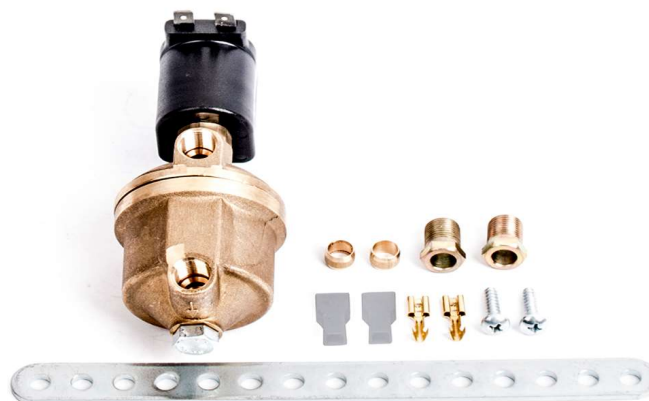

**CM03-4100**

AEB Di60NG Ecu Kit 4 Cyl Obd  
For Direct Injection Vehicles

**CM03-4200**

AEB Di108 Ecu Kit 6/8 Cyl Obd  
For Direct Injection Vehicles

**CM04-1000**

SV1 Lpg Solenoid Valve  
With Big Coil

**CM04-1100**

SV1 Lpg Solenoid Valve  
With Small Coil

**CM04-2000**

SV2 Lpg Solenoid Valve

**CM04-3000**

SV3 Lpg Solenoid Valve

**CM04-3100**

SV3 EXTRA Lpg Solenoid Valve  
Ø8 mm Gas Inlet/Outlet

**CM04-4000**  
SV7 Lpg Solenoid Valve