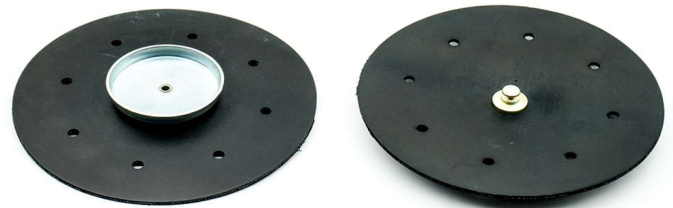

# SPARE PARTS

**SP01-1000**  
Repair Kit for RG1 Electronic Reducer

**SP01-1100**  
Repair Kit for RG2 Vacuum Reducer

**SP01-1200**  
1st Stage Diaphragm

**SP01-1300**  
2nd Stage Diaphragm

**SP01-1400**  
Vacuum Diaphragm